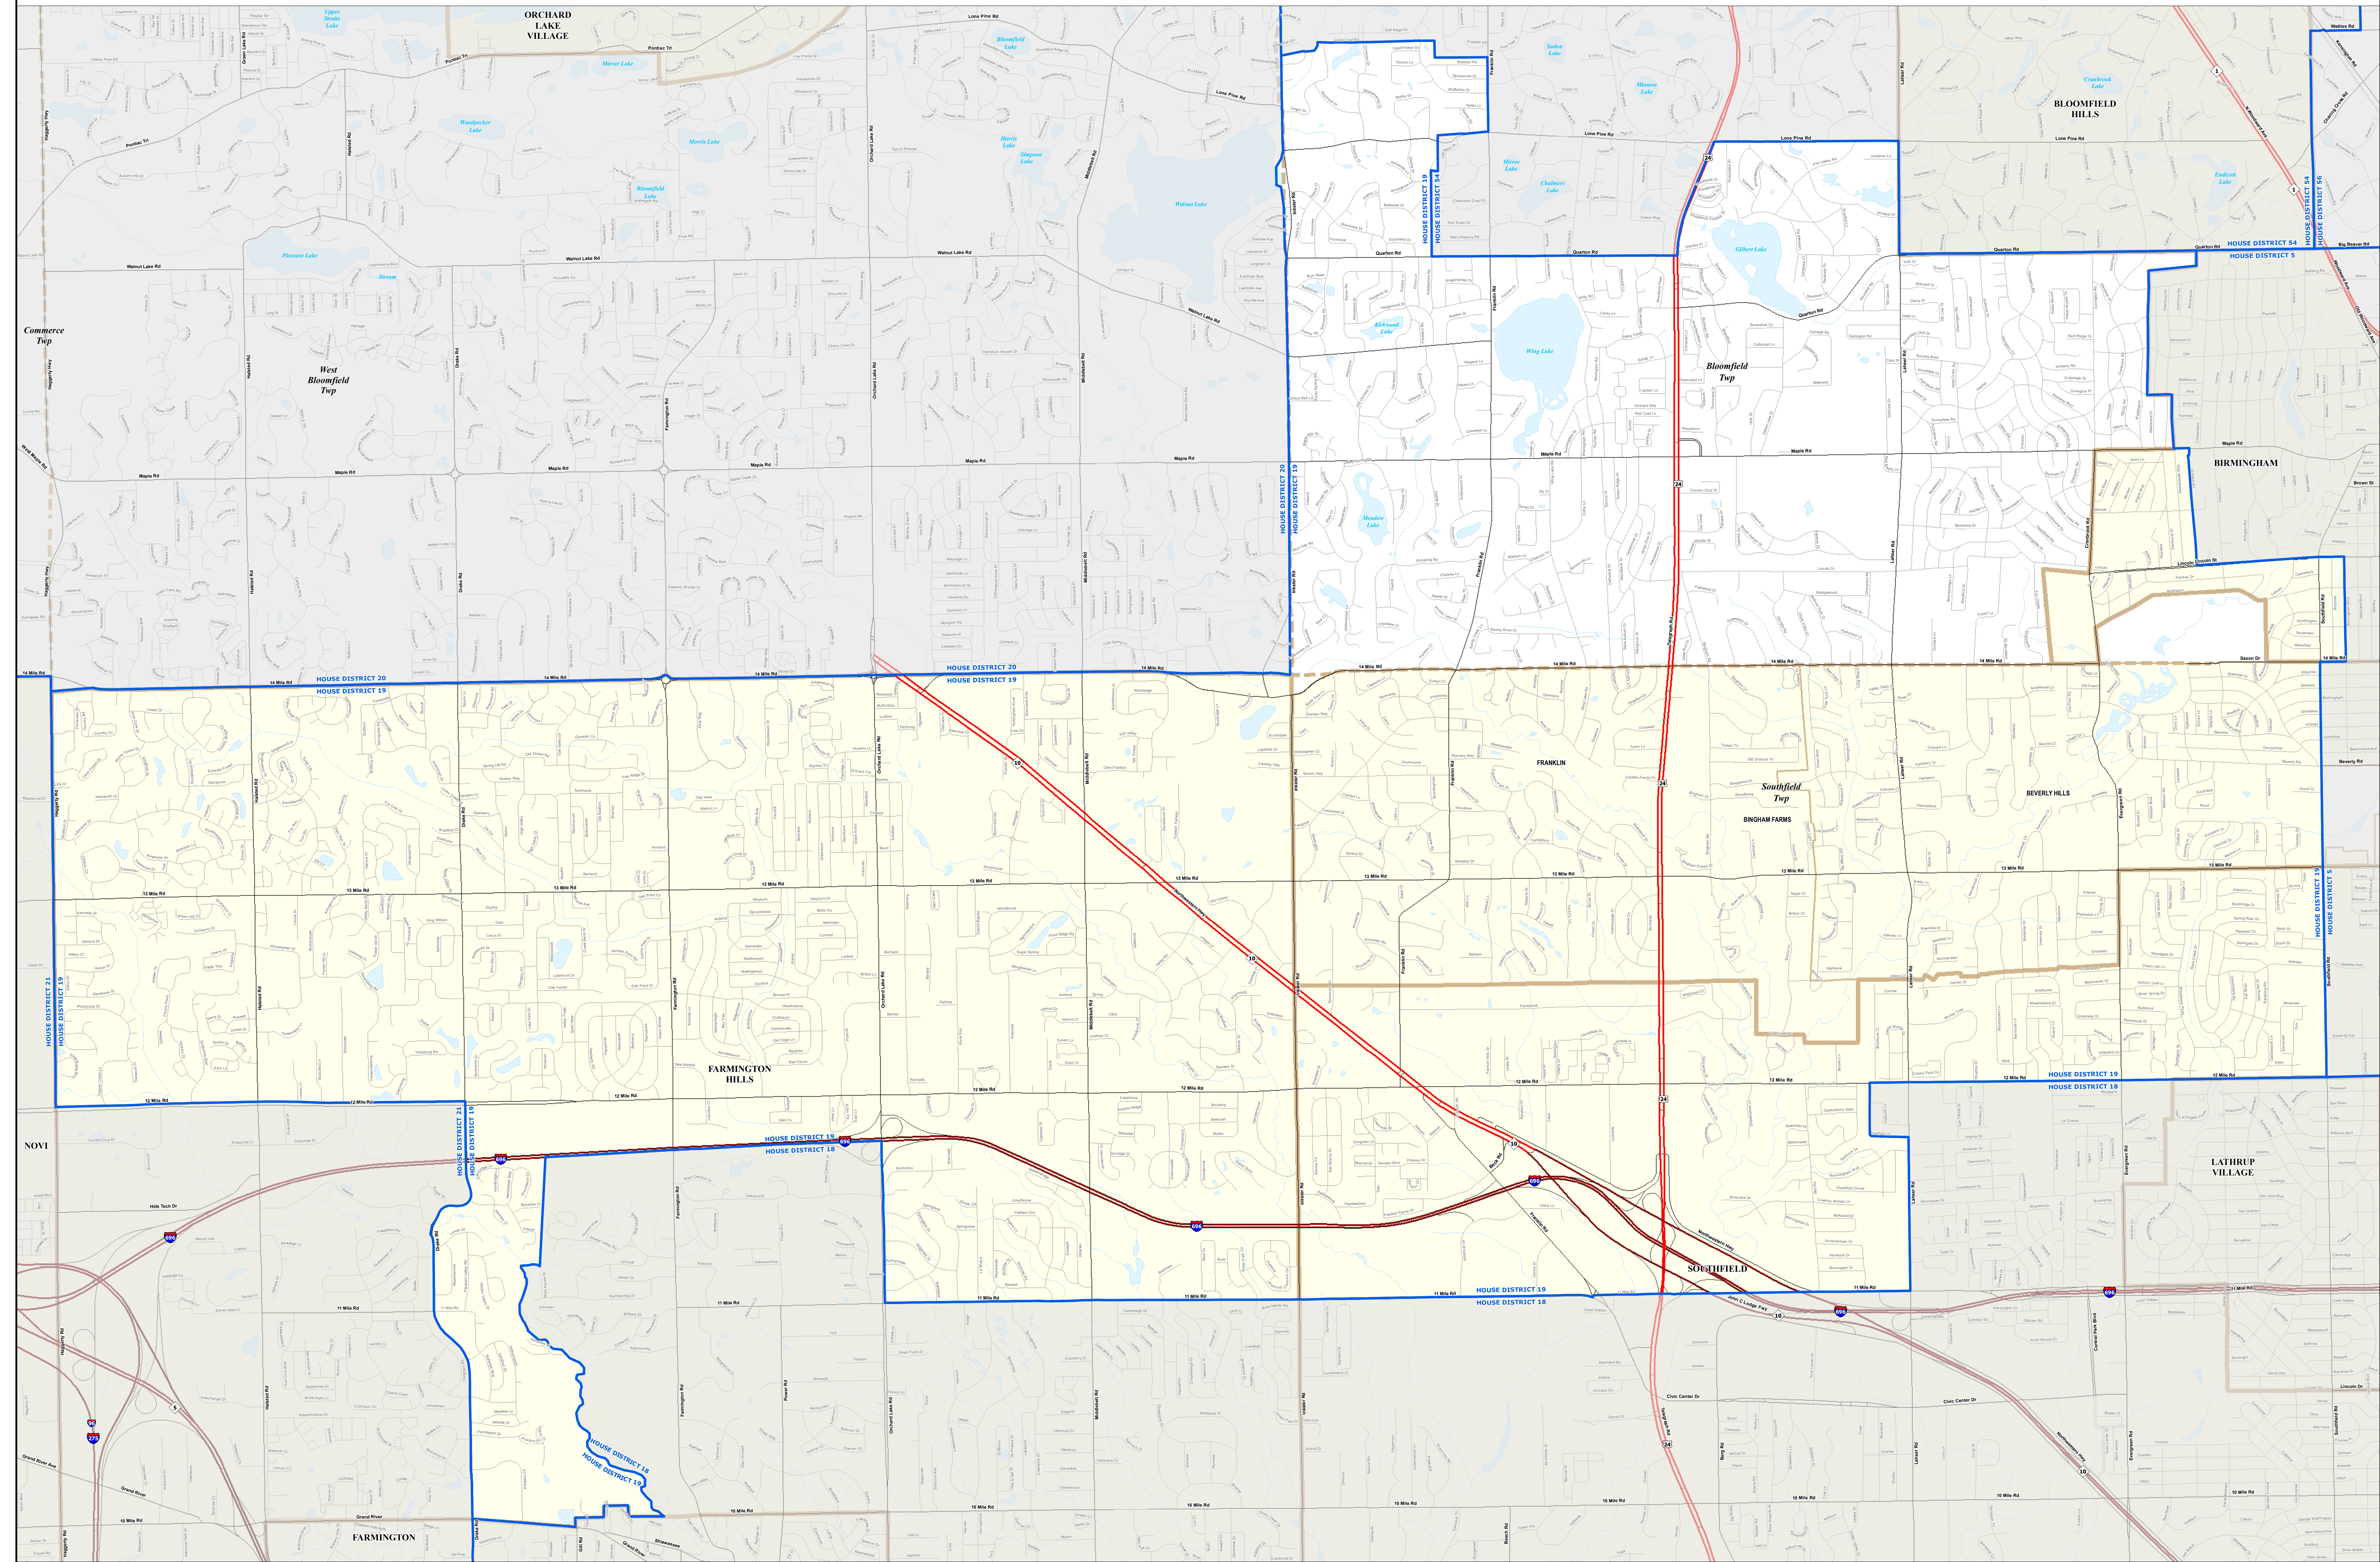

MICHIGAN STATE HOUSE DISTRICT 19

2021 Apportionment Plan

Legend			
	House District		Township
	City		County
	Village		State
	Unincorporated Place		Freeway
			Highway
			Primary Road
			Local Road
			Railroad
			Water Feature
			River, Stream, or Drain